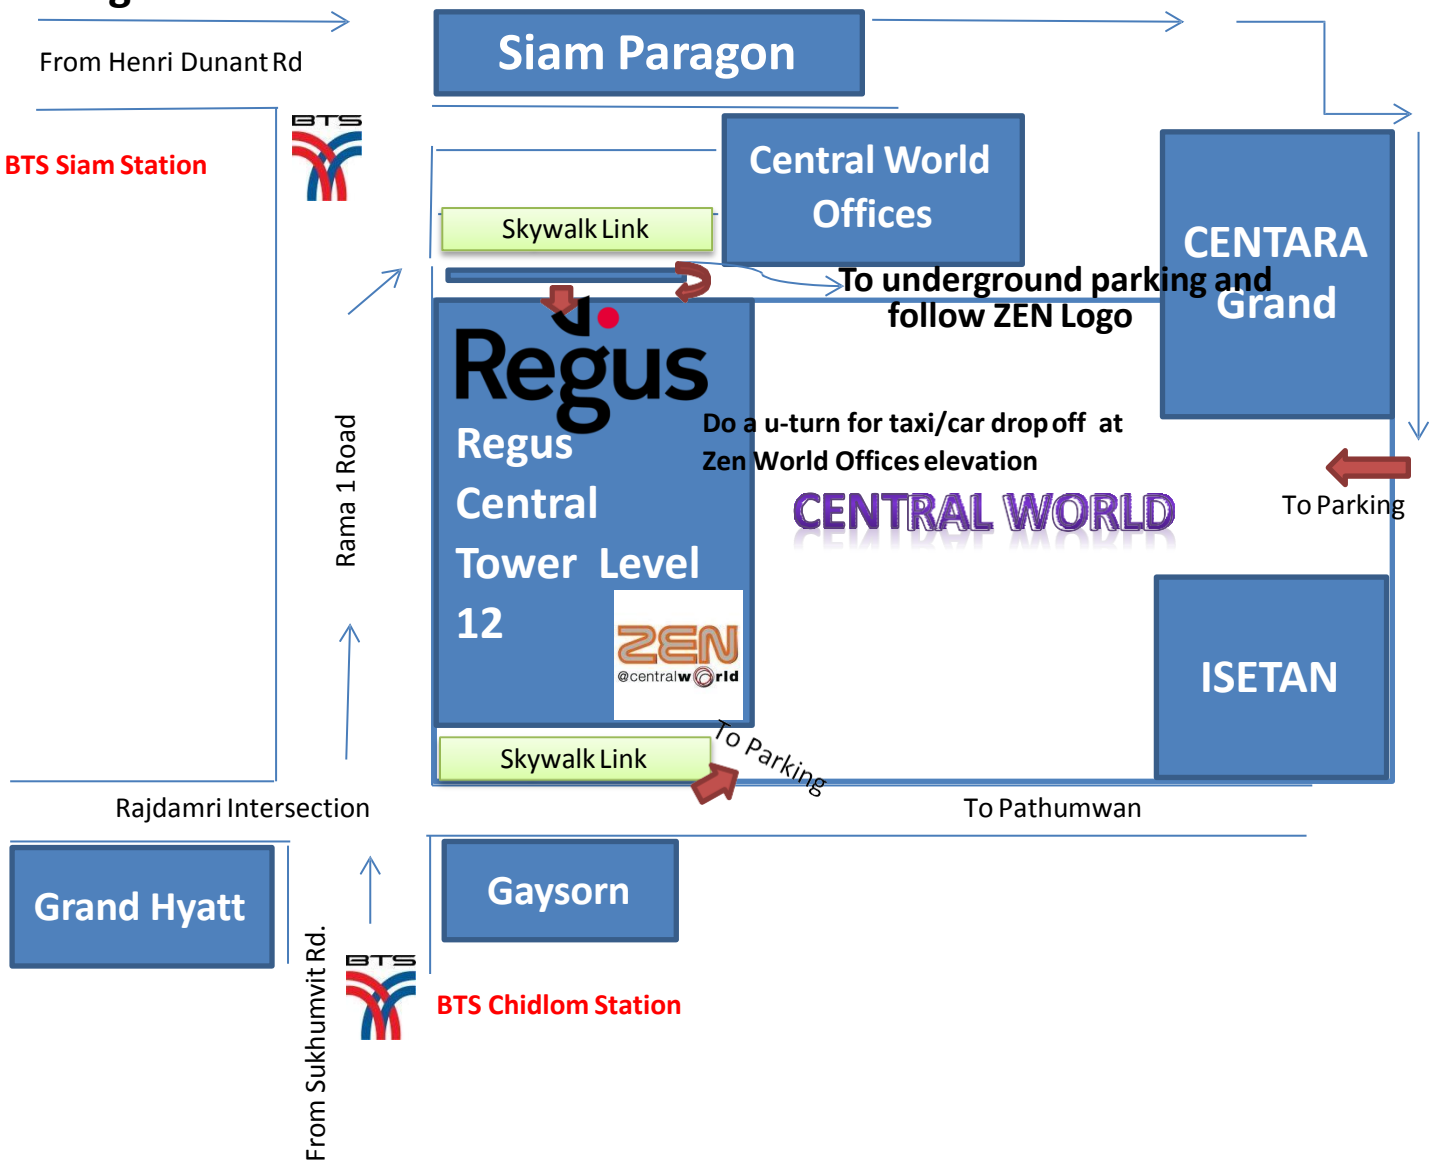

Regus

Regus Central Tower

How to get to Level 12, Regus Zen World Tower

Office hours/before shopping hours 06:00-10:00 Hrs

If you take the taxi/car drop off at the side of central World and take the offices elevator to level 12. If you are driving, head to the underground parking basement 1 and drive following the central tower logo and park. The Offices elevator can be accessed near Pillar K

Shopping hours 10:00-22:00 hours

Walk toward and into Central tower, Which is at the front end of Central World, facing Rama I Road. Head towards Central Department store's elevator. Once at the elevator, turn left as Central Tower Offices' elevators are location toward the inner section, slightly behind and hidden from view. Take the elevator to level 12

Alternatively, take the glass lift in Central Department Store at Level 7 take the glass lift to level 12